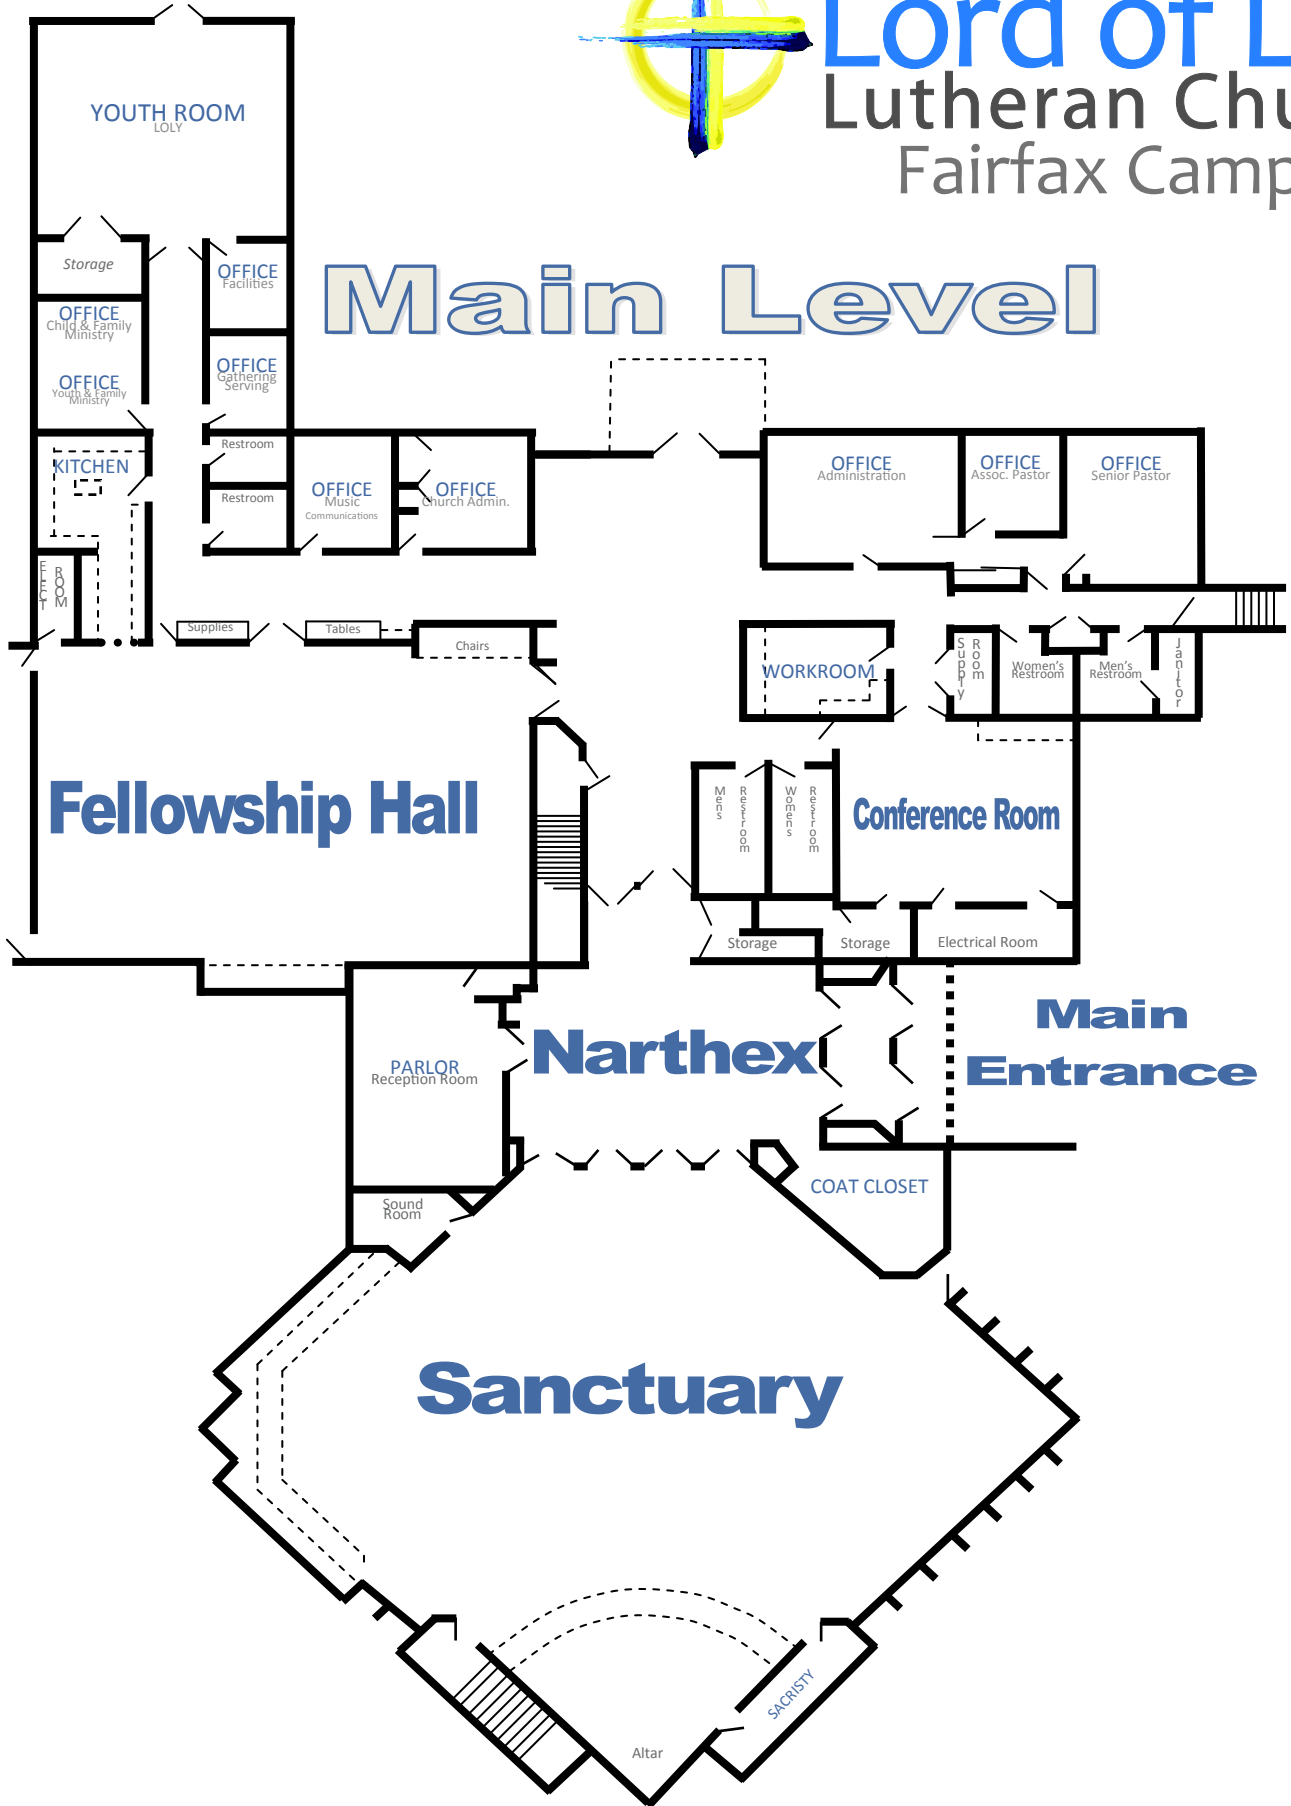

Lord of Life Lutheran Church Fairfax Campus

Main Level

YOUTH ROOM
LOLY

Storage

OFFICE
Child & Family
Ministry

OFFICE
Youth & Family
Ministry

KITCHEN

STORAGE

OFFICE
Facilities

OFFICE
Gathering
Serving

Restroom

Restroom

OFFICE
Music
Communications

OFFICE
Church Admin.

OFFICE
Administration

OFFICE
Assoc. Pastor

Janitor

Fellowship Hall

STORAGE

STORAGE

STORAGE

STORAGE

Conference Room

Storage

Storage

Electrical Room

Narthex

Main
Entrance

PARLOR
Reception Room

Sound
Room

COAT CLOSET

Sanctuary