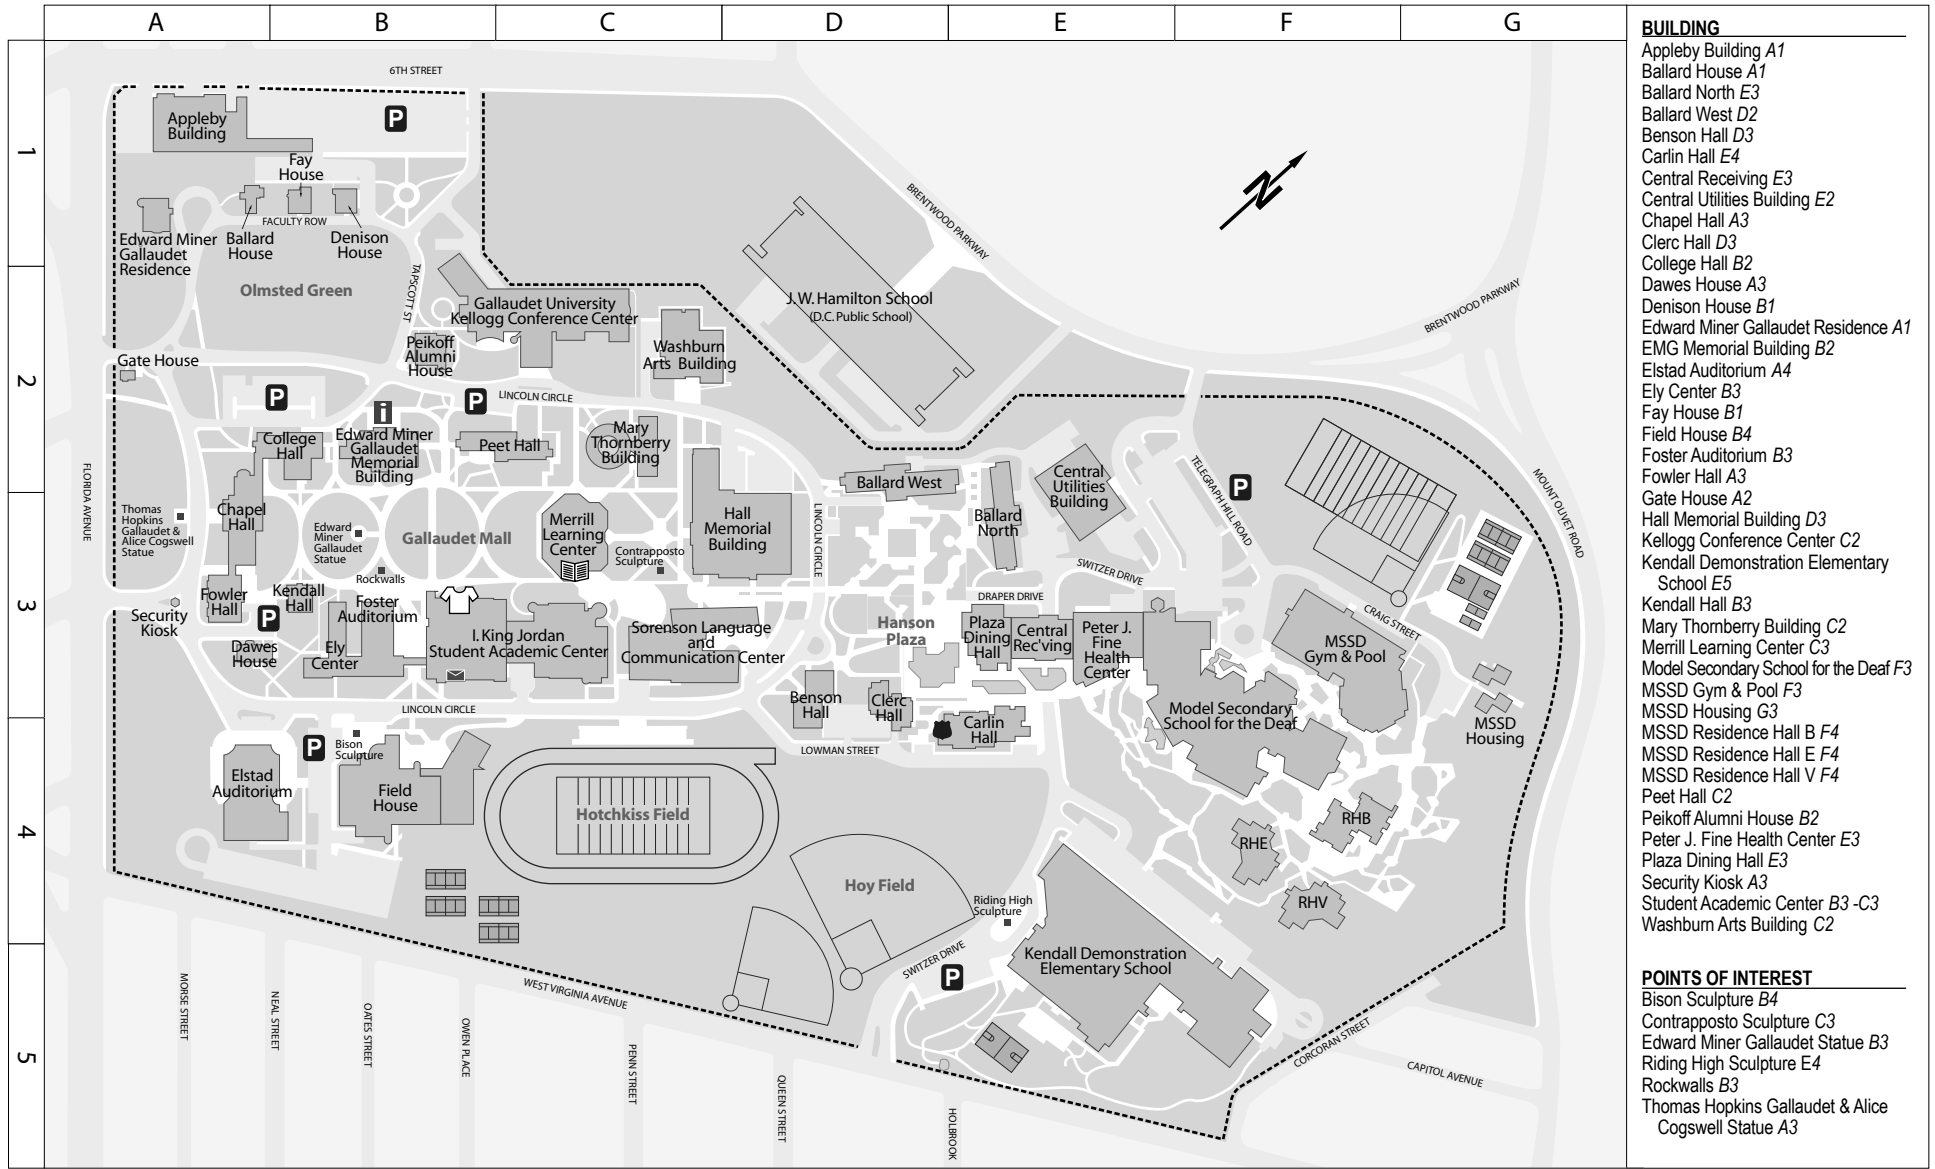

# Gallaudet University Campus Map

800 Florida Avenue, NE, Washington, D.C. 20002-3695

- BUILDING**
- Appleby Building A1
  - Ballard House A1
  - Ballard North E3
  - Ballard West D2
  - Benson Hall D3
  - Carlin Hall E4
  - Central Receiving E3
  - Central Utilities Building E2
  - Chapel Hall A3
  - Clerc Hall D3
  - College Hall B2
  - Dawes House A3
  - Denison House B1
  - Edward Miner Gallaudet Residence A1
  - EMG Memorial Building B2
  - Elstad Auditorium A4
  - Ely Center B3
  - Fay House B1
  - Field House B4
  - Foster Auditorium B3
  - Fowler Hall A3
  - Gate House A2
  - Hall Memorial Building D3
  - Kellogg Conference Center C2
  - Kendall Demonstration Elementary School E5
  - Kendall Hall B3
  - Mary Thornberry Building C2
  - Merrill Learning Center C3
  - Model Secondary School for the Deaf F3
  - MSSD Gym & Pool F3
  - MSSD Housing G3
  - MSSD Residence Hall B F4
  - MSSD Residence Hall E F4
  - MSSD Residence Hall V F4
  - Peet Hall C2
  - Peikoff Alumni House B2
  - Peter J. Fine Health Center E3
  - Plaza Dining Hall E3
  - Security Kiosk A3
  - Student Academic Center B3-C3
  - Washburn Arts Building C2
- POINTS OF INTEREST**
- Bison Sculpture B4
  - Contrapposto Sculpture C3
  - Edward Miner Gallaudet Statue B3
  - Riding High Sculpture E4
  - Rockwalls B3
  - Thomas Hopkins Gallaudet & Alice Cogswell Statue A3